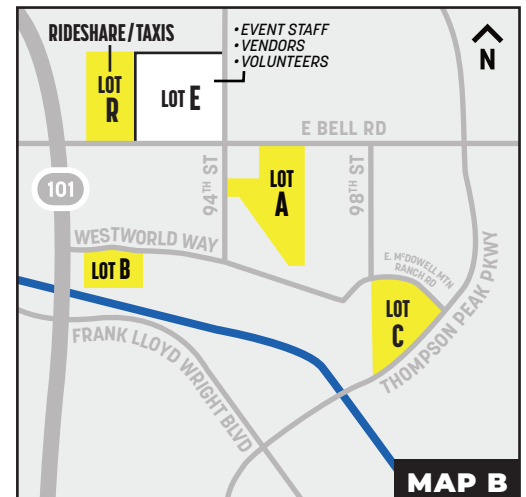

WM PHOENIX OPEN

PUBLIC

MAP A

2025 PARKING INFORMATION

FOLLOW EVENT SIGNAGE
ALLOW FOR EXTRA TRAVEL TIME

GENERAL PARKING

- LOT A (Westworld) - Map B** Open Monday – Sunday
- LOT B (Westworld) - Map B** Open Monday – Sunday
- LOT C (Westworld) - Map B** Open Monday – Sunday
- LOT R (Rideshare) - Map B**
- LOT SRF (Salt River Fields at Talking Stick) - Not Displayed**
 - Open Wednesday – Sunday | 9AM to 6PM
 - 7.6 miles South of TPC Scottsdale
 - Northbound Traffic: Exit the 101 at McDonald Dr.
 - Southbound Traffic: Exit the 101 at Pima Rd. - 90TH St.
 - FREE SHUTTLE SERVICE AVAILABLE**

MAP KEY

- Business Routes
- Road Closed
- Entrance
- Checkpoints

MAP B

EAST 101

CHECK WMPHOENIXOPEN.COM FOR MOST UP-TO-DATE INFORMATION