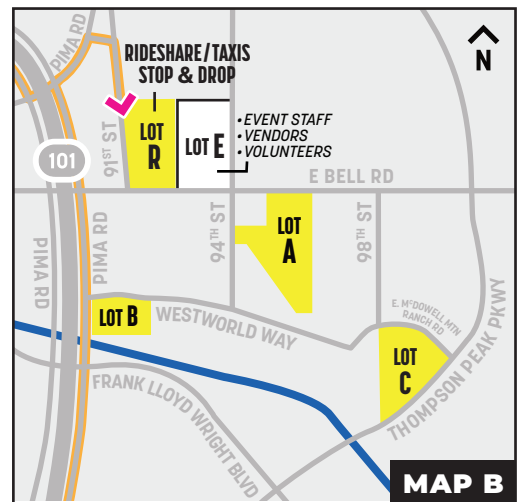

## 2025 PARKING INFORMATION

FOLLOW EVENT SIGNAGE  
ALLOW FOR EXTRA TRAVEL TIME

### GENERAL PARKING

**LOT A (Westworld) - Map B** Open Monday – Sunday

**LOT B (Westworld) - Map B** Open Monday – Sunday

**LOT C (Westworld) - Map B** Open Monday – Sunday

**LOT R (Rideshare / Taxis / Stop & Drop) - Map B**

- Enter off Pima Rd.

**LOT SRF (Salt River Fields at Talking Stick) - Not Displayed**

- Open Wednesday – Sunday | 9AM to 6PM
- 7.6 miles South of TPC Scottsdale
- Northbound Traffic: Exit the 101 at McDonald Dr.
- Southbound Traffic: Exit the 101 at Pima Rd. - 90<sup>TH</sup> St.
- FREE SHUTTLE SERVICE AVAILABLE**

### MAP KEY

	Business Routes		Entrance
	Road Closed		Checkpoints

**CHECK WMPHOENIXOPEN.COM FOR MOST UP-TO-DATE INFORMATION**