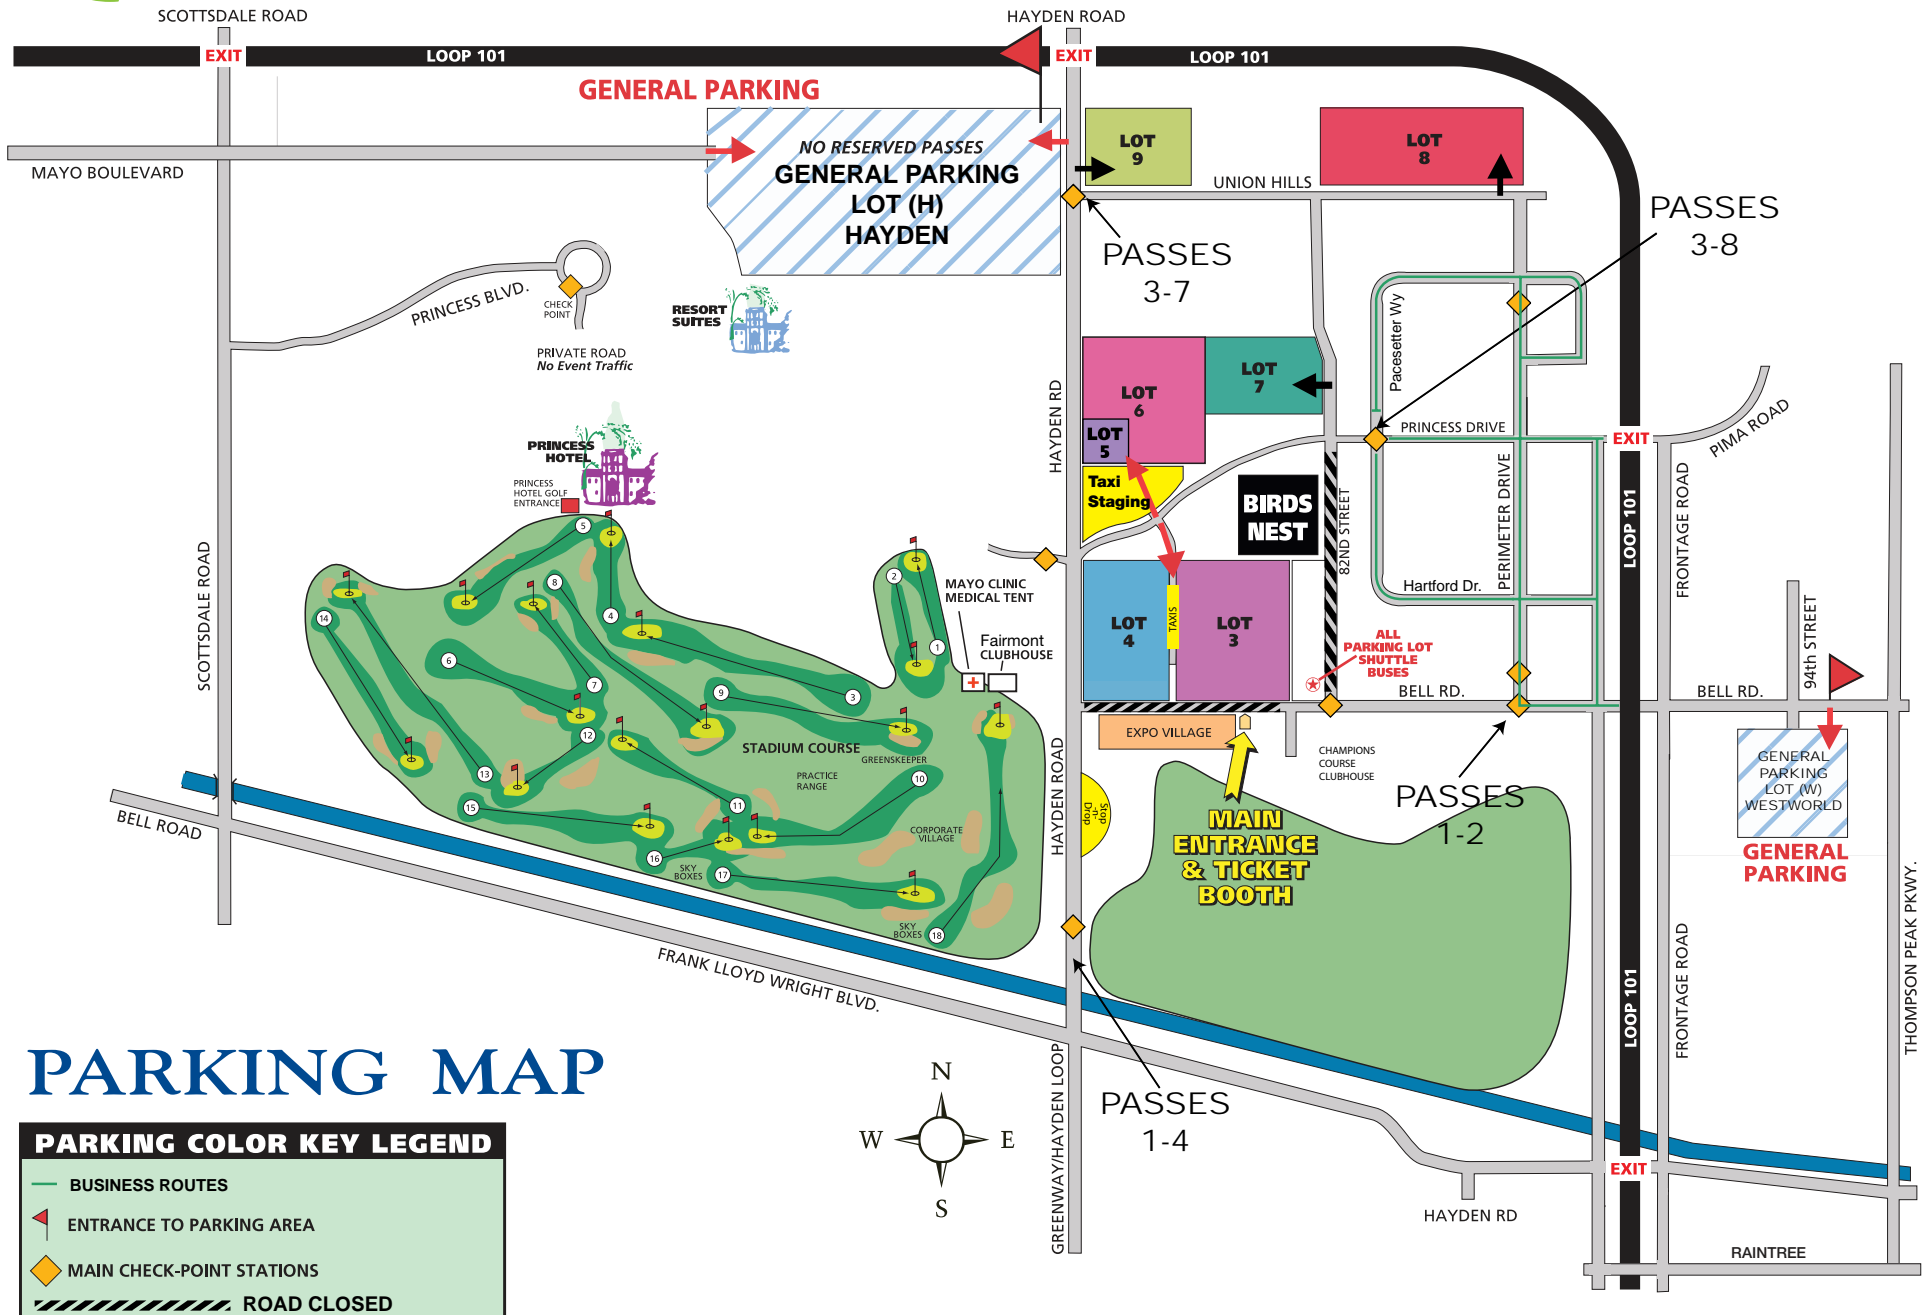

WASTE MANAGEMENT PHOENIX OPEN

— 2010 —

PARKING MAP

PARKING COLOR KEY LEGEND	
	BUSINESS ROUTES
	ENTRANCE TO PARKING AREA
	MAIN CHECK-POINT STATIONS
	ROAD CLOSED